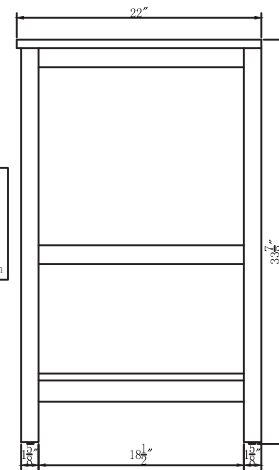

Top view

Back view

Front view

Side view

Drawer Interior Size

DWG. NO.:

MODEL NO.:
VF19072DBL

ALTERATIONS

1	
2	
3	
4	

FOR PROPOSAL ONLY ALL DIMENSIONS TO BE VERIFIED

SCALE:

DWG. BY:

CHECKED BY:

DATE:

PROJECT:

Qty: