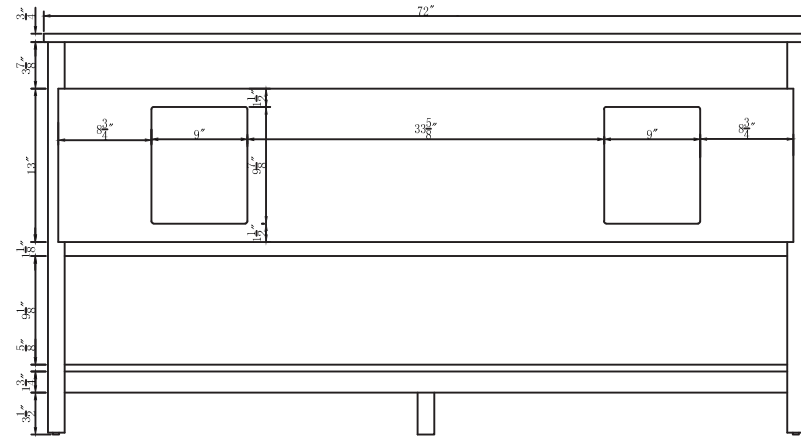

Top view

Back view

Front view

Side view

Drawer Interior Size

DWG. NO.:

MODEL NO.:
VF19072DBL

ALTERATIONS

1	
2	
3	
4	

FOR PROPOSAL ONLY ALL DIMENSIONS TO BE VERIFIED

SCALE:

DWG. BY:

CHECKED BY:

DATE:

PROJECT:

Qty: