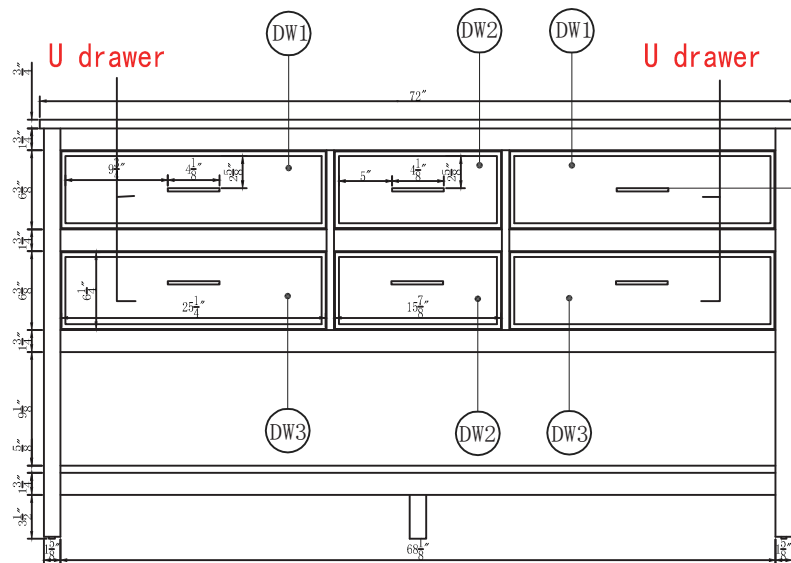

Top view

Back view

Front view

Side view

Drawer Interior Size

DWG. NO.:

MODEL NO.:
VF19072DBL

ALTERATIONS

1	
2	
3	
4	

FOR PROPOSAL ONLY ALL DIMENSIONS TO BE VERIFIED

SCALE:

DWG. BY:

CHECKED BY:

DATE:

PROJECT:

Qty: