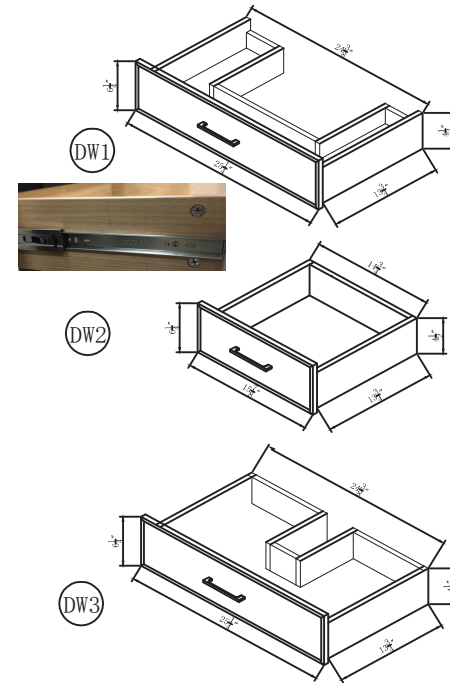

Top view

Back view

Front view

Side view

Drawer Interior Size

DWG. NO.:

MODEL NO.:
VF19072DBL

ALTERATIONS

1	
2	
3	
4	

FOR PROPOSAL ONLY ALL DIMENSIONS TO BE VERIFIED

SCALE:

DWG. BY:

CHECKED BY:

DATE:

PROJECT:

Qty: